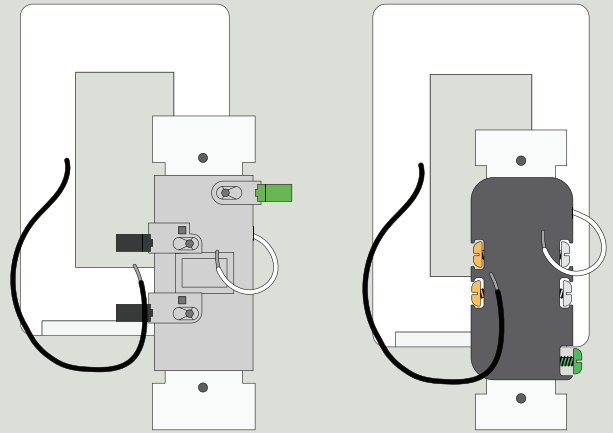

HOW IT WORKS

Our patent pending design uses two, easy-to-connect wires that can be adjusted as needed making this a versatile night light option that works with GFCI and standard outlets