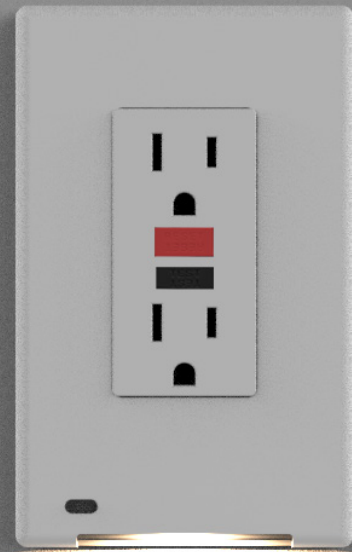

UNIVERSAL LUMICOVER

NIGHTLIGHT WALLPLATE

The Universal LumiCover is a go-anywhere design that works with any décor-style (rectangular opening) receptacle or switch, including standard 120V outlets, heavy-duty 20A outlets, rocker-style switches, and GFCI outlets. It's flexible wire connection also allows use inside junction boxes where the receptacle screws are taped over, or receptacles that connect to the branch wiring via a molded connector.

AMERELLE®
DECORATIVE HARDWARE