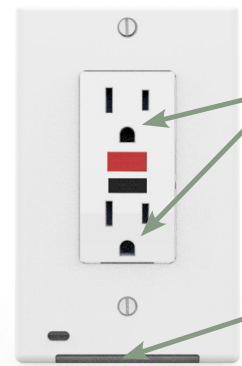

The Universal Lumicover functions as a traditional night light, while conveniently keeping both outlets open and free